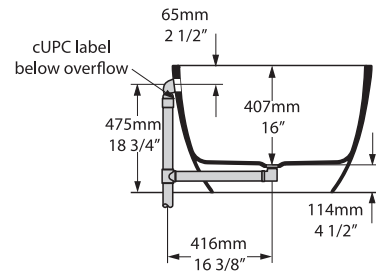

Related collections

Collections connexes / Colecciones relacionadas

Barcelona 48

Tubo faucet - TU-15

Barcelona 2

BA2-N-xx-NO / BA2-N-xx-OF

Top view

Front view

Side view

Section BB Shown with K50 waste kit

Section AA

*All measurements subject to +/-5% tolerance

l = 1698mm / 66 7/8"
w = 806mm / 31 3/4"
h = 535mm / 21 1/8"

766 lbs	68 3/4 US gal
633 lbs	52 3/4 US gal
192 lbs	0 US gal