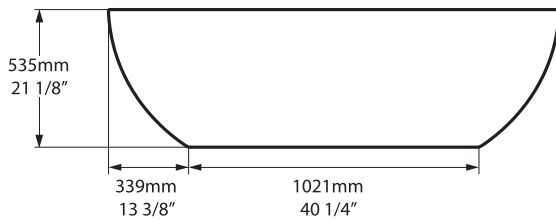

Side view

Section BB Shown with K50 waste kit

Section AA

*All measurements subject to +/-5% tolerance

l = 1698mm / 66 7/8"
w = 806mm / 31 3/4"
h = 535mm / 21 1/8"

766 lbs	68 3/4 US gal
633 lbs	52 3/4 US gal
192 lbs	0 US gal