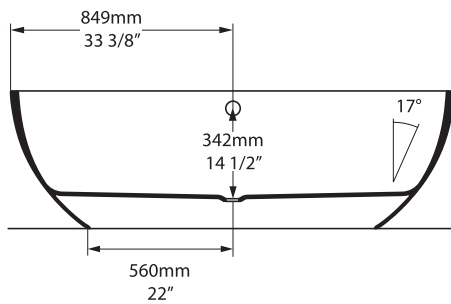

Side view

Section BB Shown with K50 waste kit

Section AA

*All measurements subject to +/-5% tolerance

l = 1698mm / 66 7/8"
w = 806mm / 31 3/4"
h = 535mm / 21 1/8"

766 lbs	68 3/4 US gal
633 lbs	52 3/4 US gal
192 lbs	0 US gal