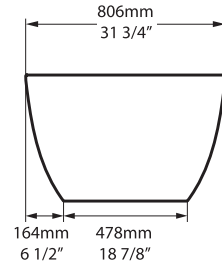

Side view

Section BB Shown with K50 waste kit

Section AA

*All measurements subject to +/-5% tolerance

l = 1698mm / 66 7/8"
w = 806mm / 31 3/4"
h = 535mm / 21 1/8"

766 lbs	68 3/4 US gal
633 lbs	52 3/4 US gal
192 lbs	0 US gal