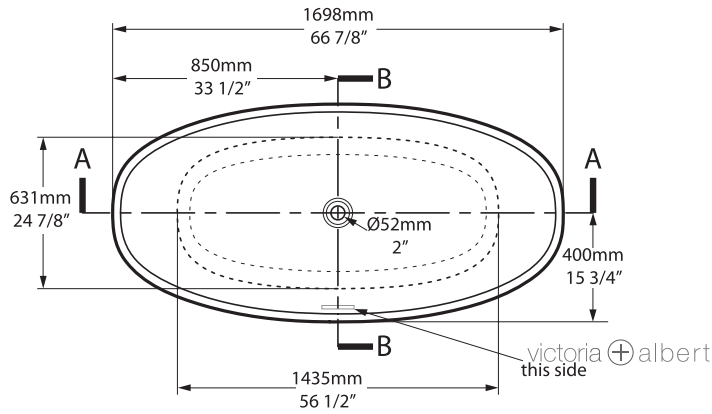

Related collections

Collections connexes / Colecciones relacionadas

Barcelona 48

Tubo faucet - TU-15

Barcelona 2

BA2-N-xx-NO / BA2-N-xx-OF

Top view

Front view

Side view

Section BB Shown with K50 waste kit

Section AA

*All measurements subject to +/-5% tolerance

l = 1698mm / 66 7/8"
w = 806mm / 31 3/4"
h = 535mm / 21 1/8"

766 lbs	68 3/4 US gal
633 lbs	52 3/4 US gal
192 lbs	0 US gal